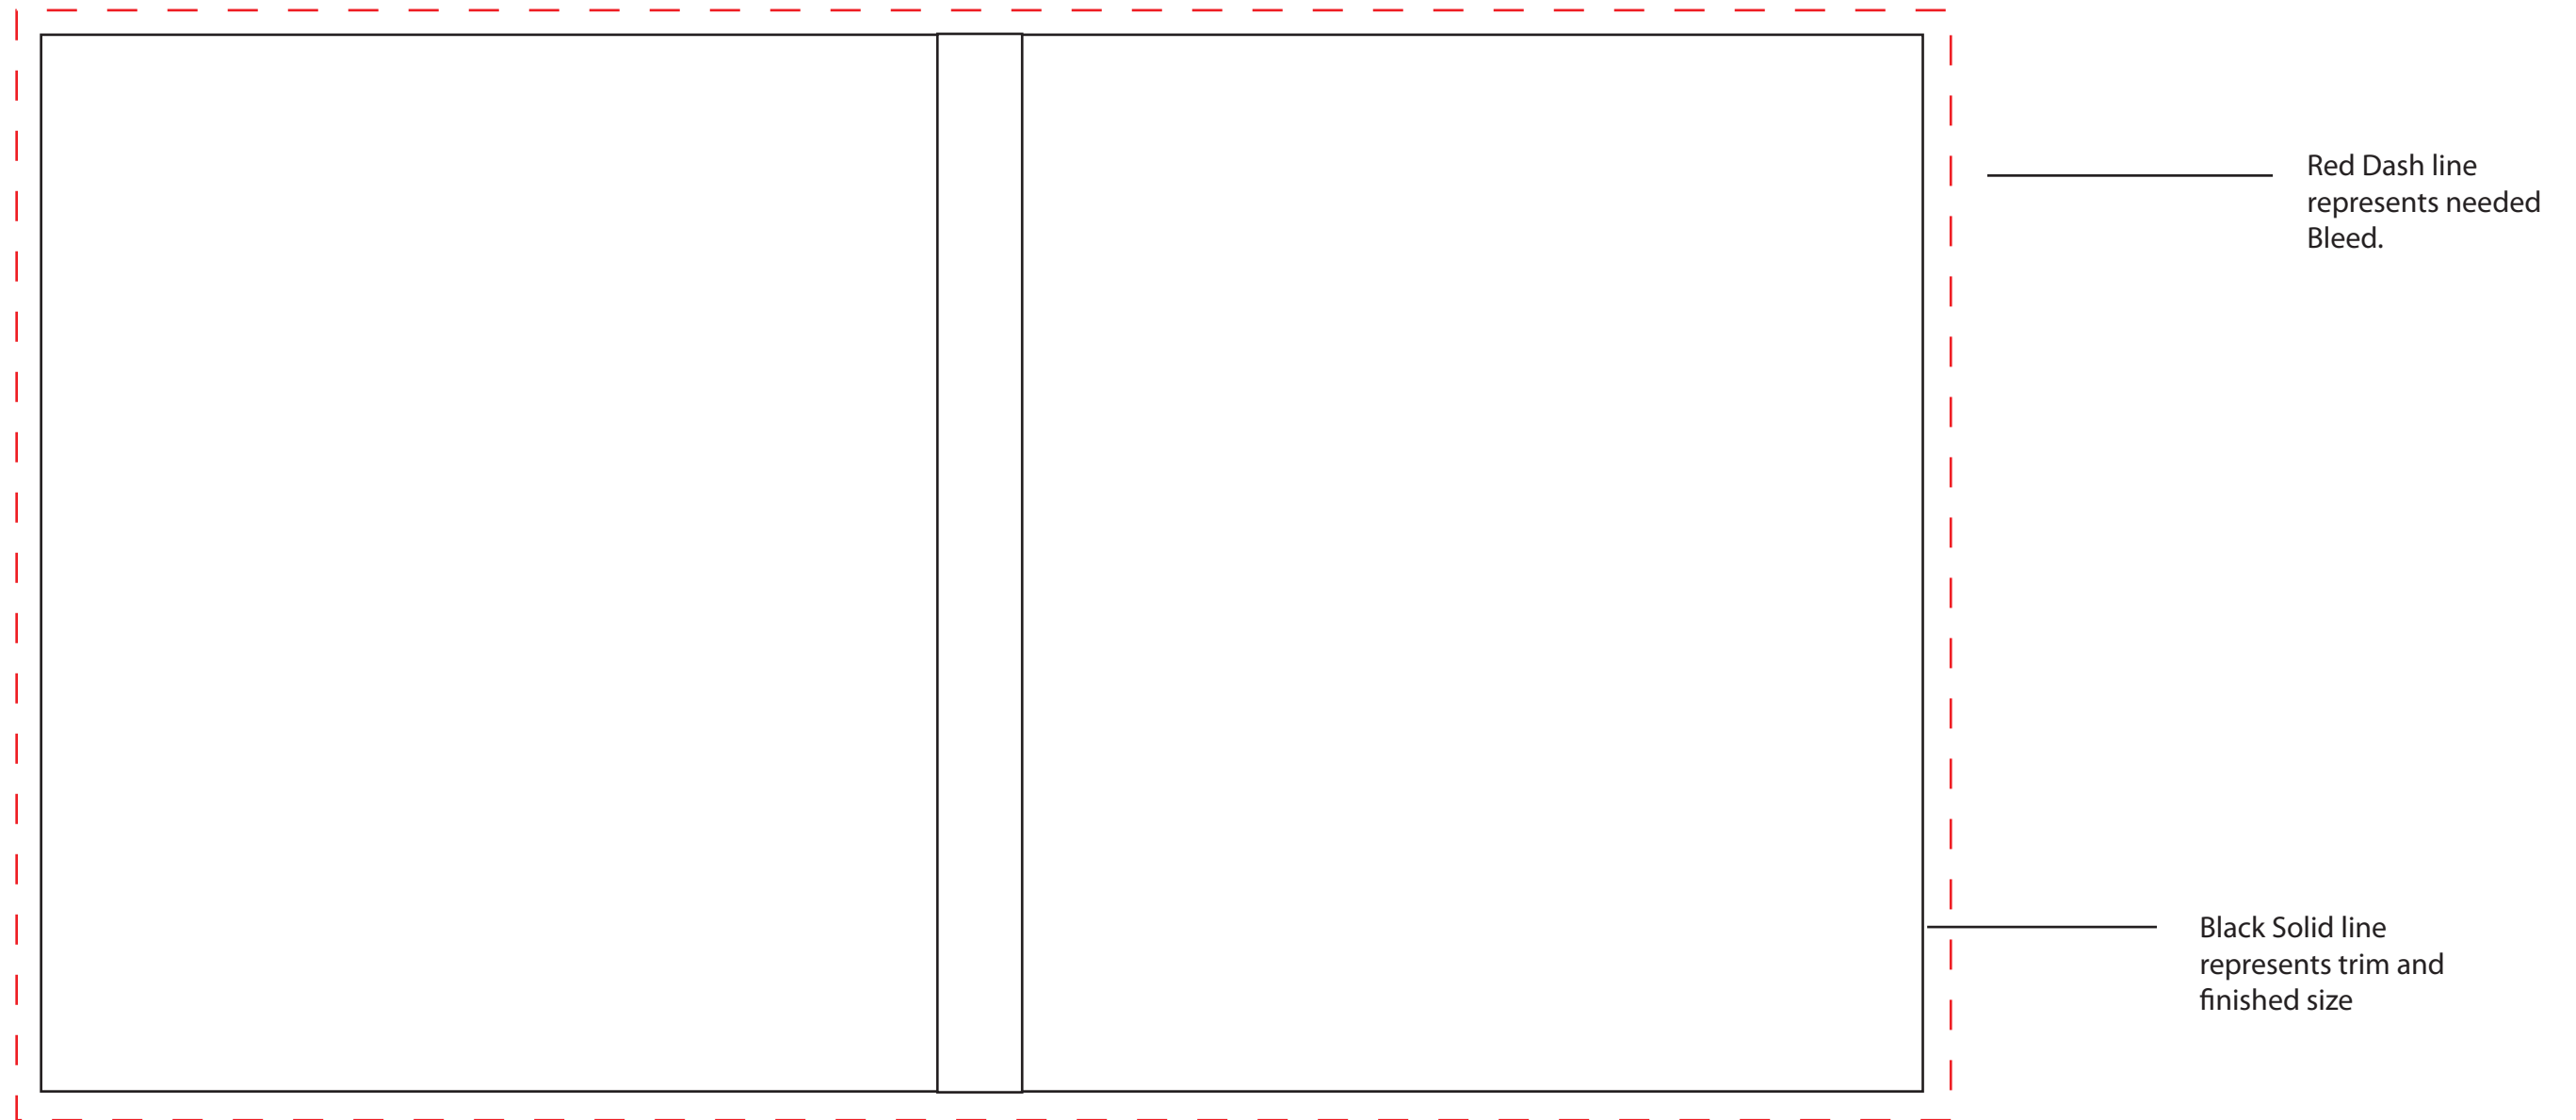

12.5MM BluRay Box Outsert Template

10 13/32" (264.3mm) wide x 5 27/32" (148.4mm) high

INSTRUCTIONS: Select the layer named "Place your artwork here". Use this layer to drop your design into, noting that ALL artwork must be inside the black lines above. However, please provide your artwork so that it bleeds out to the red dotted lines for cutting purposes.